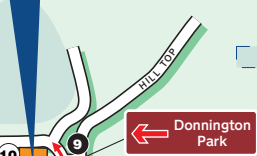

DONINGTON PARK
MOTOR RACING
CIRCUIT