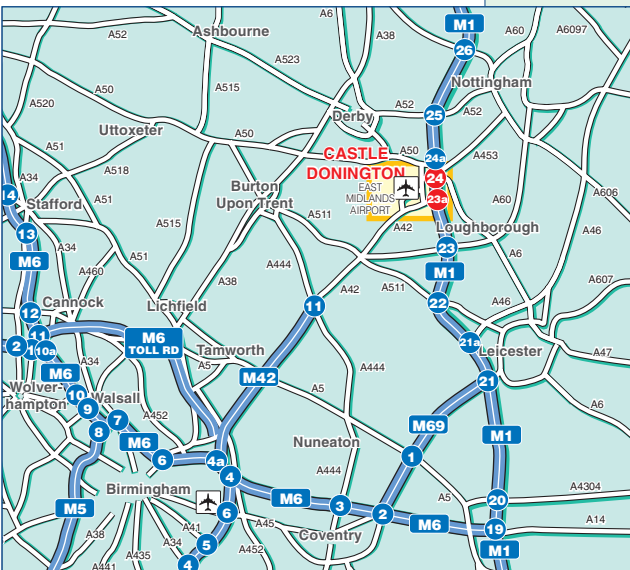

From the South

- ① Exit the M1 at Junction 23a.
- ② Follow signs for East Midlands Airport (A453).
- ③ Take second exit at first roundabout (A453).
- ④ Go straight ahead at the second roundabout.
- ⑤ Continue past the passenger terminals turning.
- ⑥ Continue straight on until you reach the roundabout.
- ⑦ Go straight on at the roundabout following signs for Donington Park.
- ⑧ At the traffic lights turn right.
- ⑨ After 200 metres turn left into Donington Park.
- ⑩ Airparks East Midlands is situated 300 metres on the left.

From the North

- ① Exit the M1 at Junction 24.
- ② Follow signs for East Midlands Airport (A453).
- ③ At the first roundabout take the third exit towards the airport (A453).
- ④ Continue straight ahead at the next roundabout.
- ⑤ Continue past the passenger terminals building.
- ⑥ Continue straight on until you reach the roundabout.
- ⑦ Go straight on at the roundabout following signs for Donington Park.
- ⑧ At the traffic lights turn right.
- ⑨ After 200 metres turn left into Donington Park.
- ⑩ Airparks East Midlands is situated 300 metres on the left.

Airparks.co.uk

proud to park your car

Airparks East Midlands
Donington Park , Castle Donington
East Midlands, DE74 2RP
Tel: 01332 853686

DONINGTON PARK
MOTOR RACING
CIRCUIT

**CASTLE
DONINGTON**