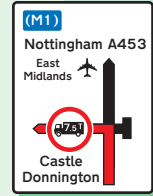

From the South

- ① Exit the M1 at Junction 23a.
- ② Follow signs for East Midlands Airport (A453).
- ③ Take second exit at first roundabout (A453).
- ④ Go straight ahead at the second roundabout.
- ⑤ Continue past the passenger terminals turning.
- ⑥ Continue straight on until you reach the roundabout.
- ⑦ Go straight on at the roundabout following signs for Donington Park.
- ⑧ At the traffic lights turn right.
- ⑨ After 200 metres turn left into Donington Park.
- ⑩ Airparks East Midlands is situated 300 metres on the left.

From the North

- ① Exit the M1 at Junction 24.
- ② Follow signs for East Midlands Airport (A453).
- ③ At the first roundabout take the third exit towards the airport (A453).
- ④ Continue straight ahead at the next roundabout.
- ⑤ Continue past the passenger terminals building.
- ⑥ Continue straight on until you reach the roundabout.
- ⑦ Go straight on at the roundabout following signs for Donington Park.
- ⑧ At the traffic lights turn right.
- ⑨ After 200 metres turn left into Donington Park.
- ⑩ Airparks East Midlands is situated 300 metres on the left.

Airparks.co.uk

proud to park your car

Airparks East Midlands
Donington Park , Castle Donington
East Midlands, DE74 2RP
Tel: 01332 853686