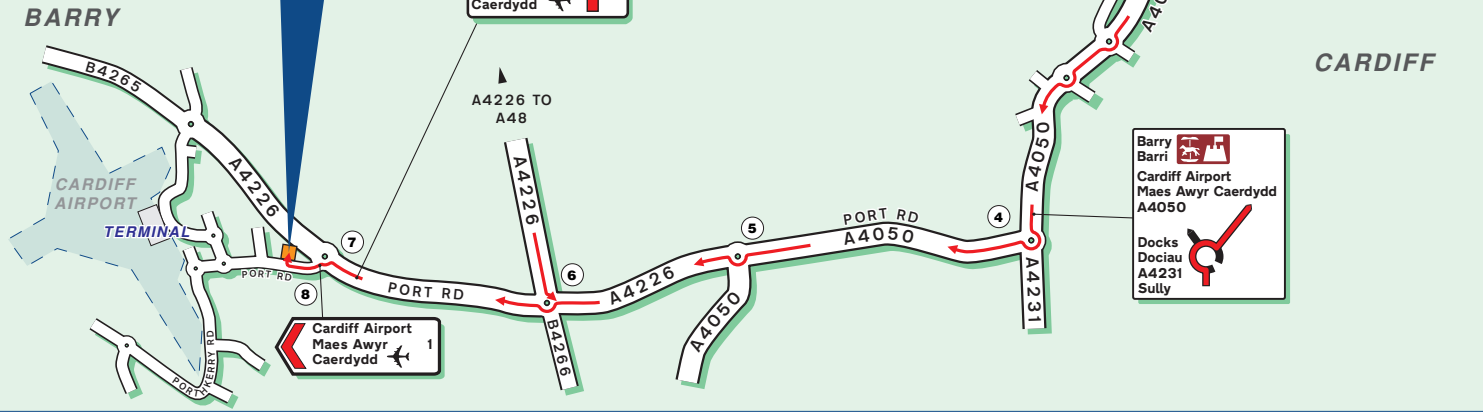

83 Cardiff Caerdydd

Cardiff West Goglewin Caerdydd

Barry Barri

Penarth A4232

83

Barry Barri

Airport Maes Awyr

Penarth

83 Bridgend Pen-y-bont

Port Talbot

Cardiff West Goglewin Caerdydd

Barry Barri

Penarth A4232

83

Barry Barri A4050

Cowbridge A48

(M4) Newport Casnewydd

Cardiff centre Canol Caerdydd A4232

Penarth (A4160) A4232

CULVERHOUSE CROSS CROES CWRLWYS

Cardiff centre Canol Caerdydd

Penarth A4232

Cardiff centre (W) Canol Caerdydd (Gn) A48

Cardiff Airport Maes Awyr Caerdydd

Barry Barri A4050

Barry Barri

Cardiff Airport Maes Awyr Caerdydd A4050

St Athan Sain Tathan

Llantwit Major Llanilltud Fawr A4226. (B4265)

Cardiff Airport Maes Awyr Caerdydd

Barry Barri

Cardiff Airport Maes Awyr Caerdydd A4050

Docks Dociau A4231

Sully

Cardiff Airport Maes Awyr Caerdydd

1