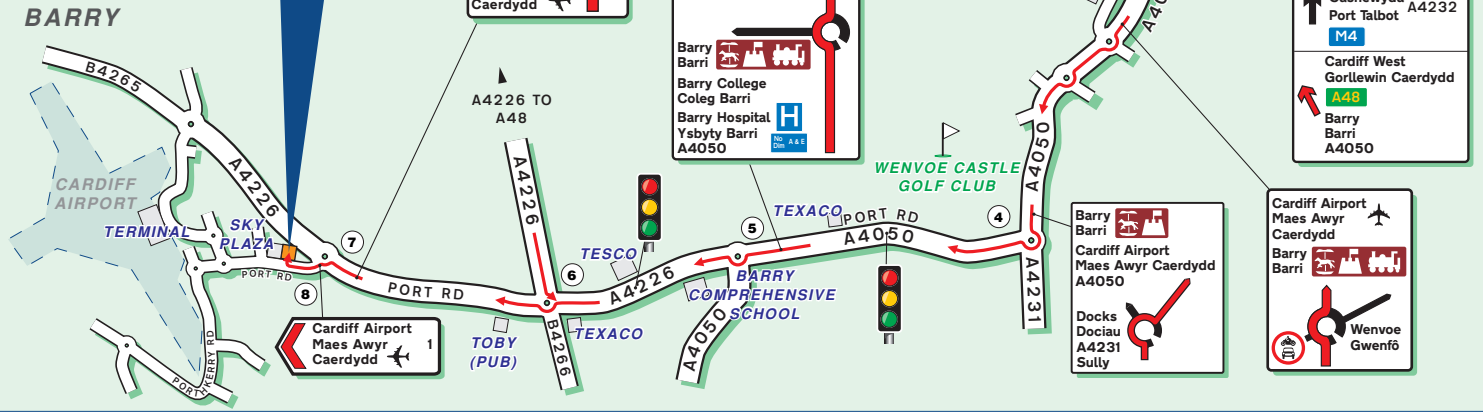

From the M4

- ① Exit the M4 at junction 33 and follow the A4232, signposted Barry/Airport/ Cardiff West.
- ② At the A48 junction roundabout take the third exit, signposted A4050 Barry/Cardiff Airport.
- ③ For the next five roundabouts follow A4050 Barry/ Cardiff Airport.
- ④ At the sixth roundabout take the second exit, again towards Barry/Airport A4050.
- ⑤ At the seventh roundabout, take the second exit (A4226).
- ⑥ At the eighth roundabout adjacent to the petrol station take the second exit. (A4226)
- ⑦ When you reach the ninth roundabout take the first exit, signposted Cardiff Airport.
- ⑧ The entrance to Airparks and Cardiff Sky Plaza is approximately 200 metres on the right-hand side.

83 Cardiff Caerdydd

Cardiff West Gorllewin Caerdydd

Barry Barri

Penarth A4232

Barry Barri Airport Maes Awyr Penarth

33 Bridgend Pen-y-bont Port Talbot

Cardiff West Gorllewin Caerdydd

Barry Barri

Penarth A4232

Barry Barri A4050

Cowbridge A48 Bont-faen

Cardiff centre Canol Caerdydd A4232 Penarth (A4160)

Newport Casnewydd Bridgend Pen-y-bont A4232

CULVERHOUSE CROSS CROES CWRLWYS

Cardiff centre Canol Caerdydd Penarth A4232

Barry Barri

Cardiff Airport Maes Awyr Caerdydd A4050

Docks Dociau A4231 Sully

Cardiff Airport Maes Awyr Caerdydd

Barry Barri

Wenvoe Castle Gwentfô